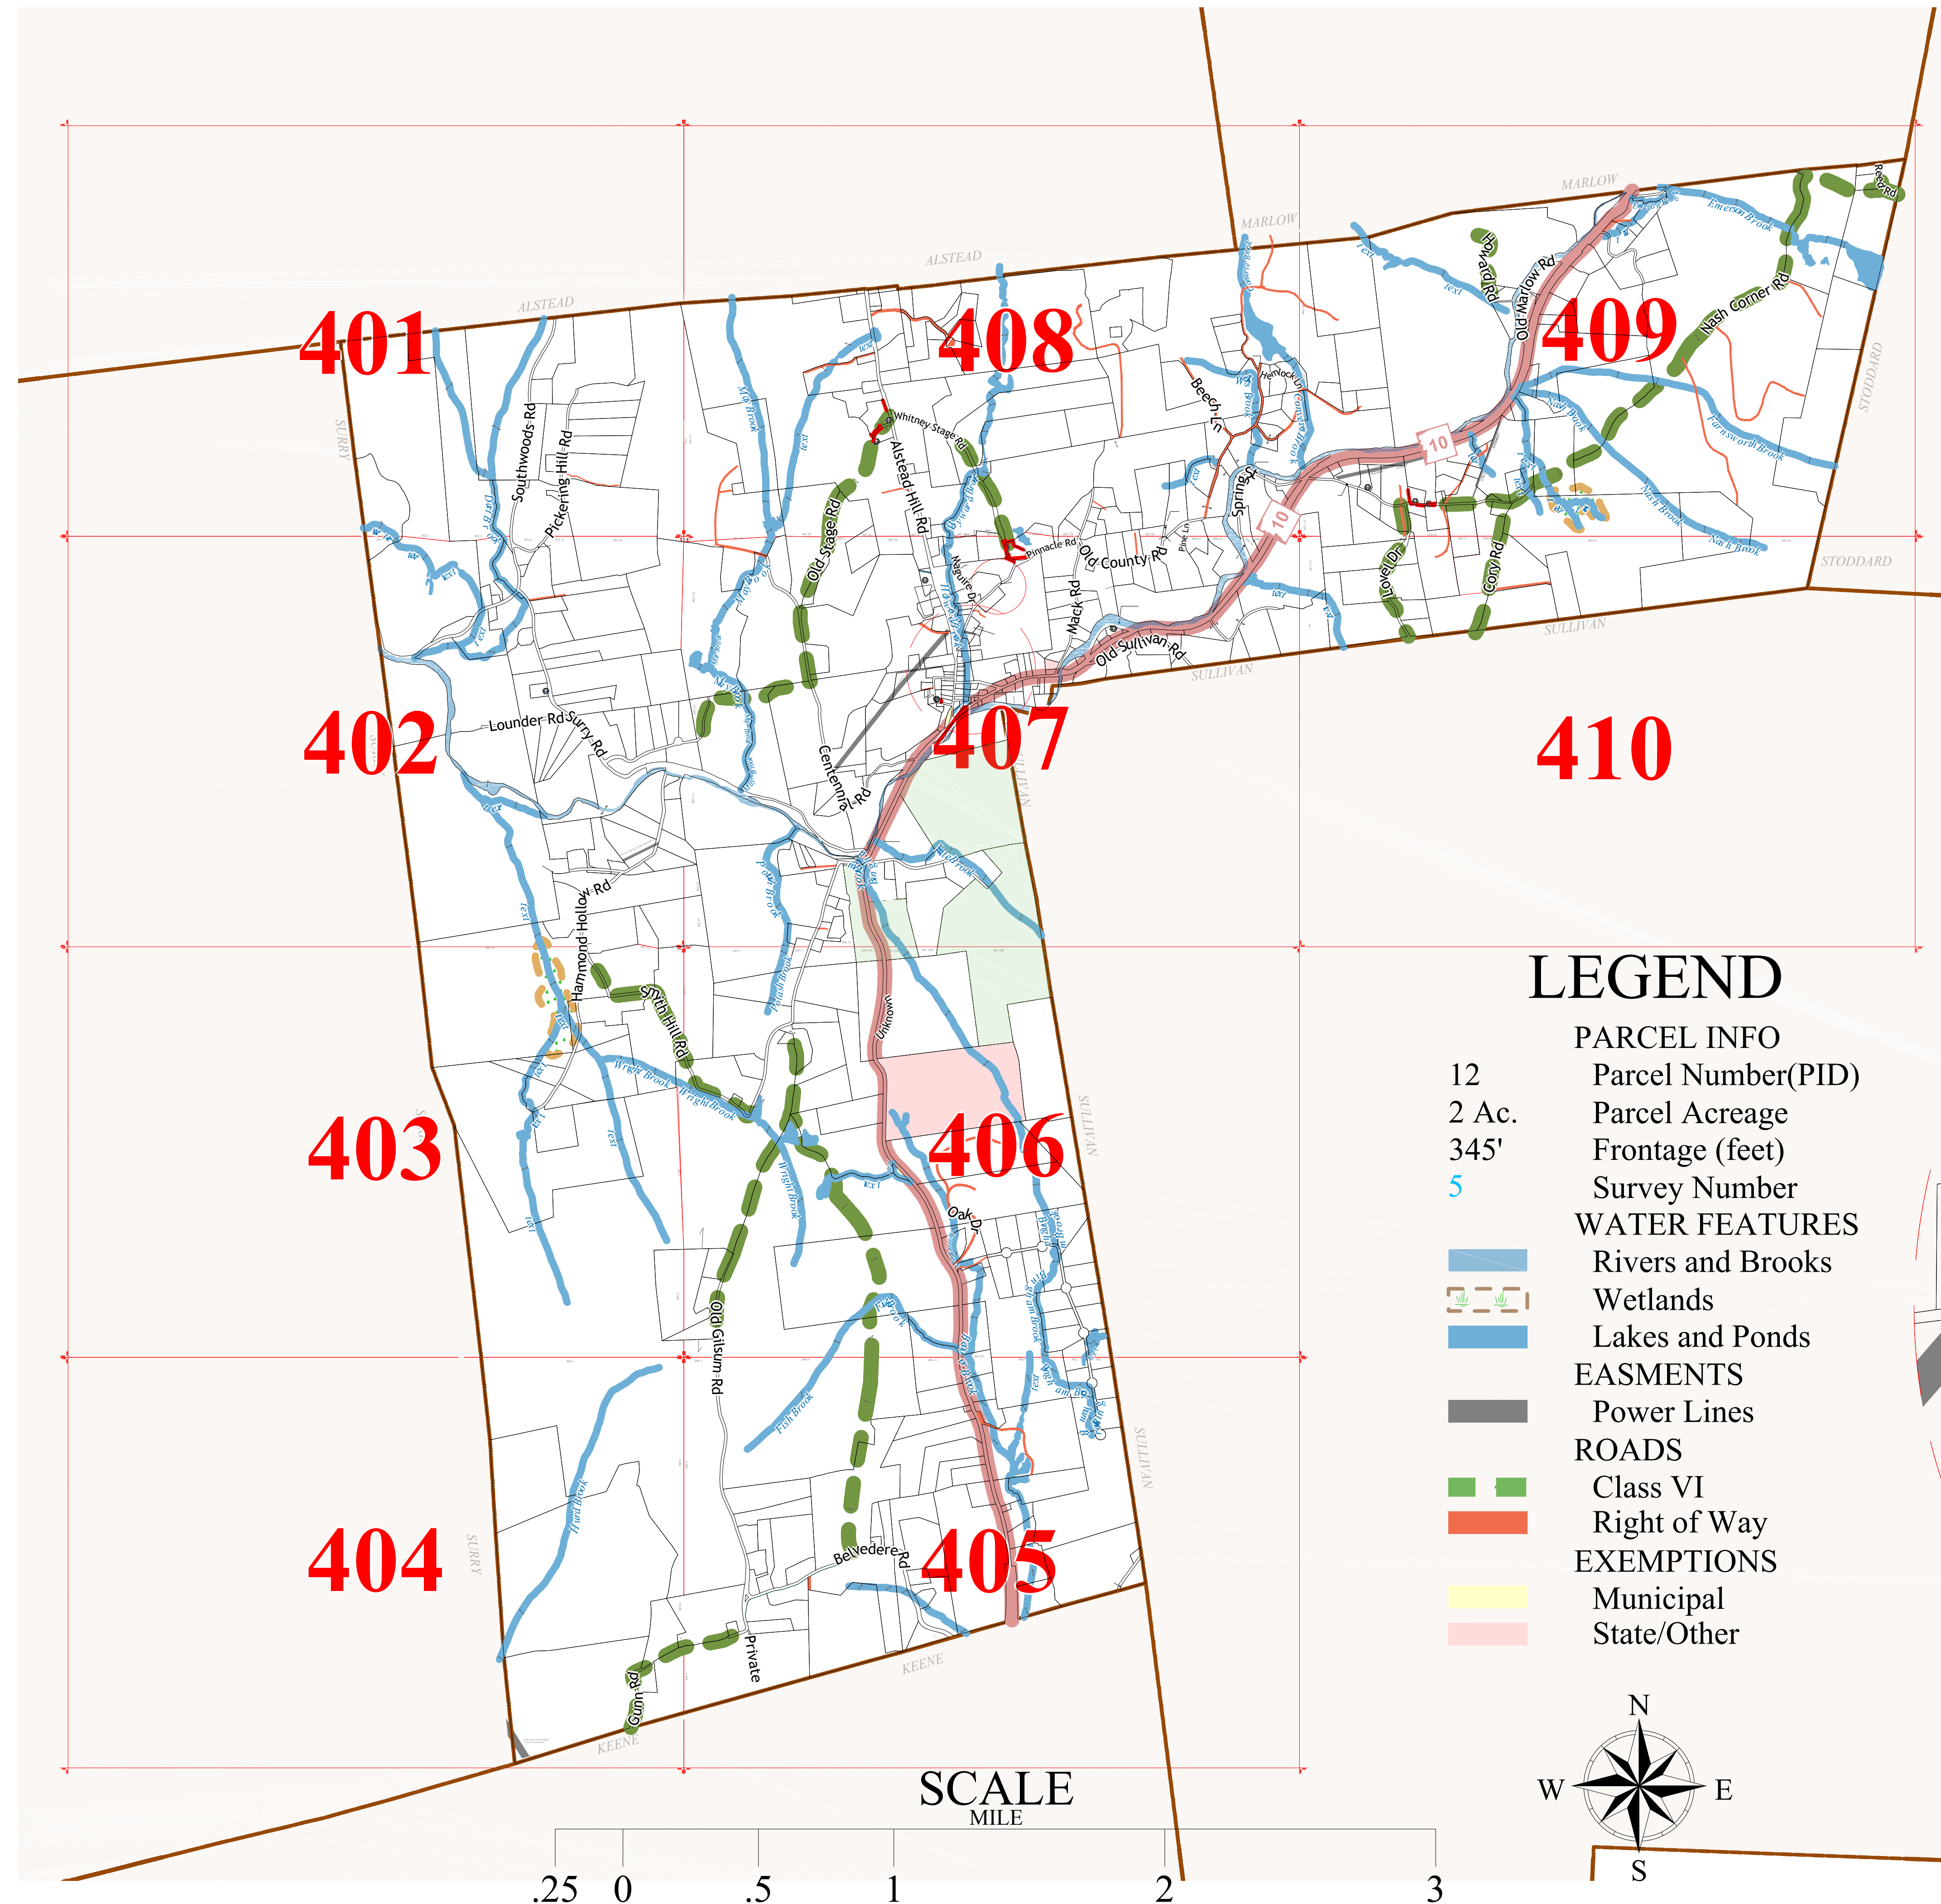

Town of GILSUM Cheshire County New Hampshire

LEGEND

- PARCEL INFO**
- 12 Parcel Number(PID)
- 2 Ac. Parcel Acreage
- 345' Frontage (feet)
- 5 Survey Number
- WATER FEATURES**
- Rivers and Brooks
- Wetlands
- Lakes and Ponds
- EASEMENTS**
- Power Lines
- ROADS**
- Class VI
- Right of Way
- EXEMPTIONS**
- Municipal
- State/Other