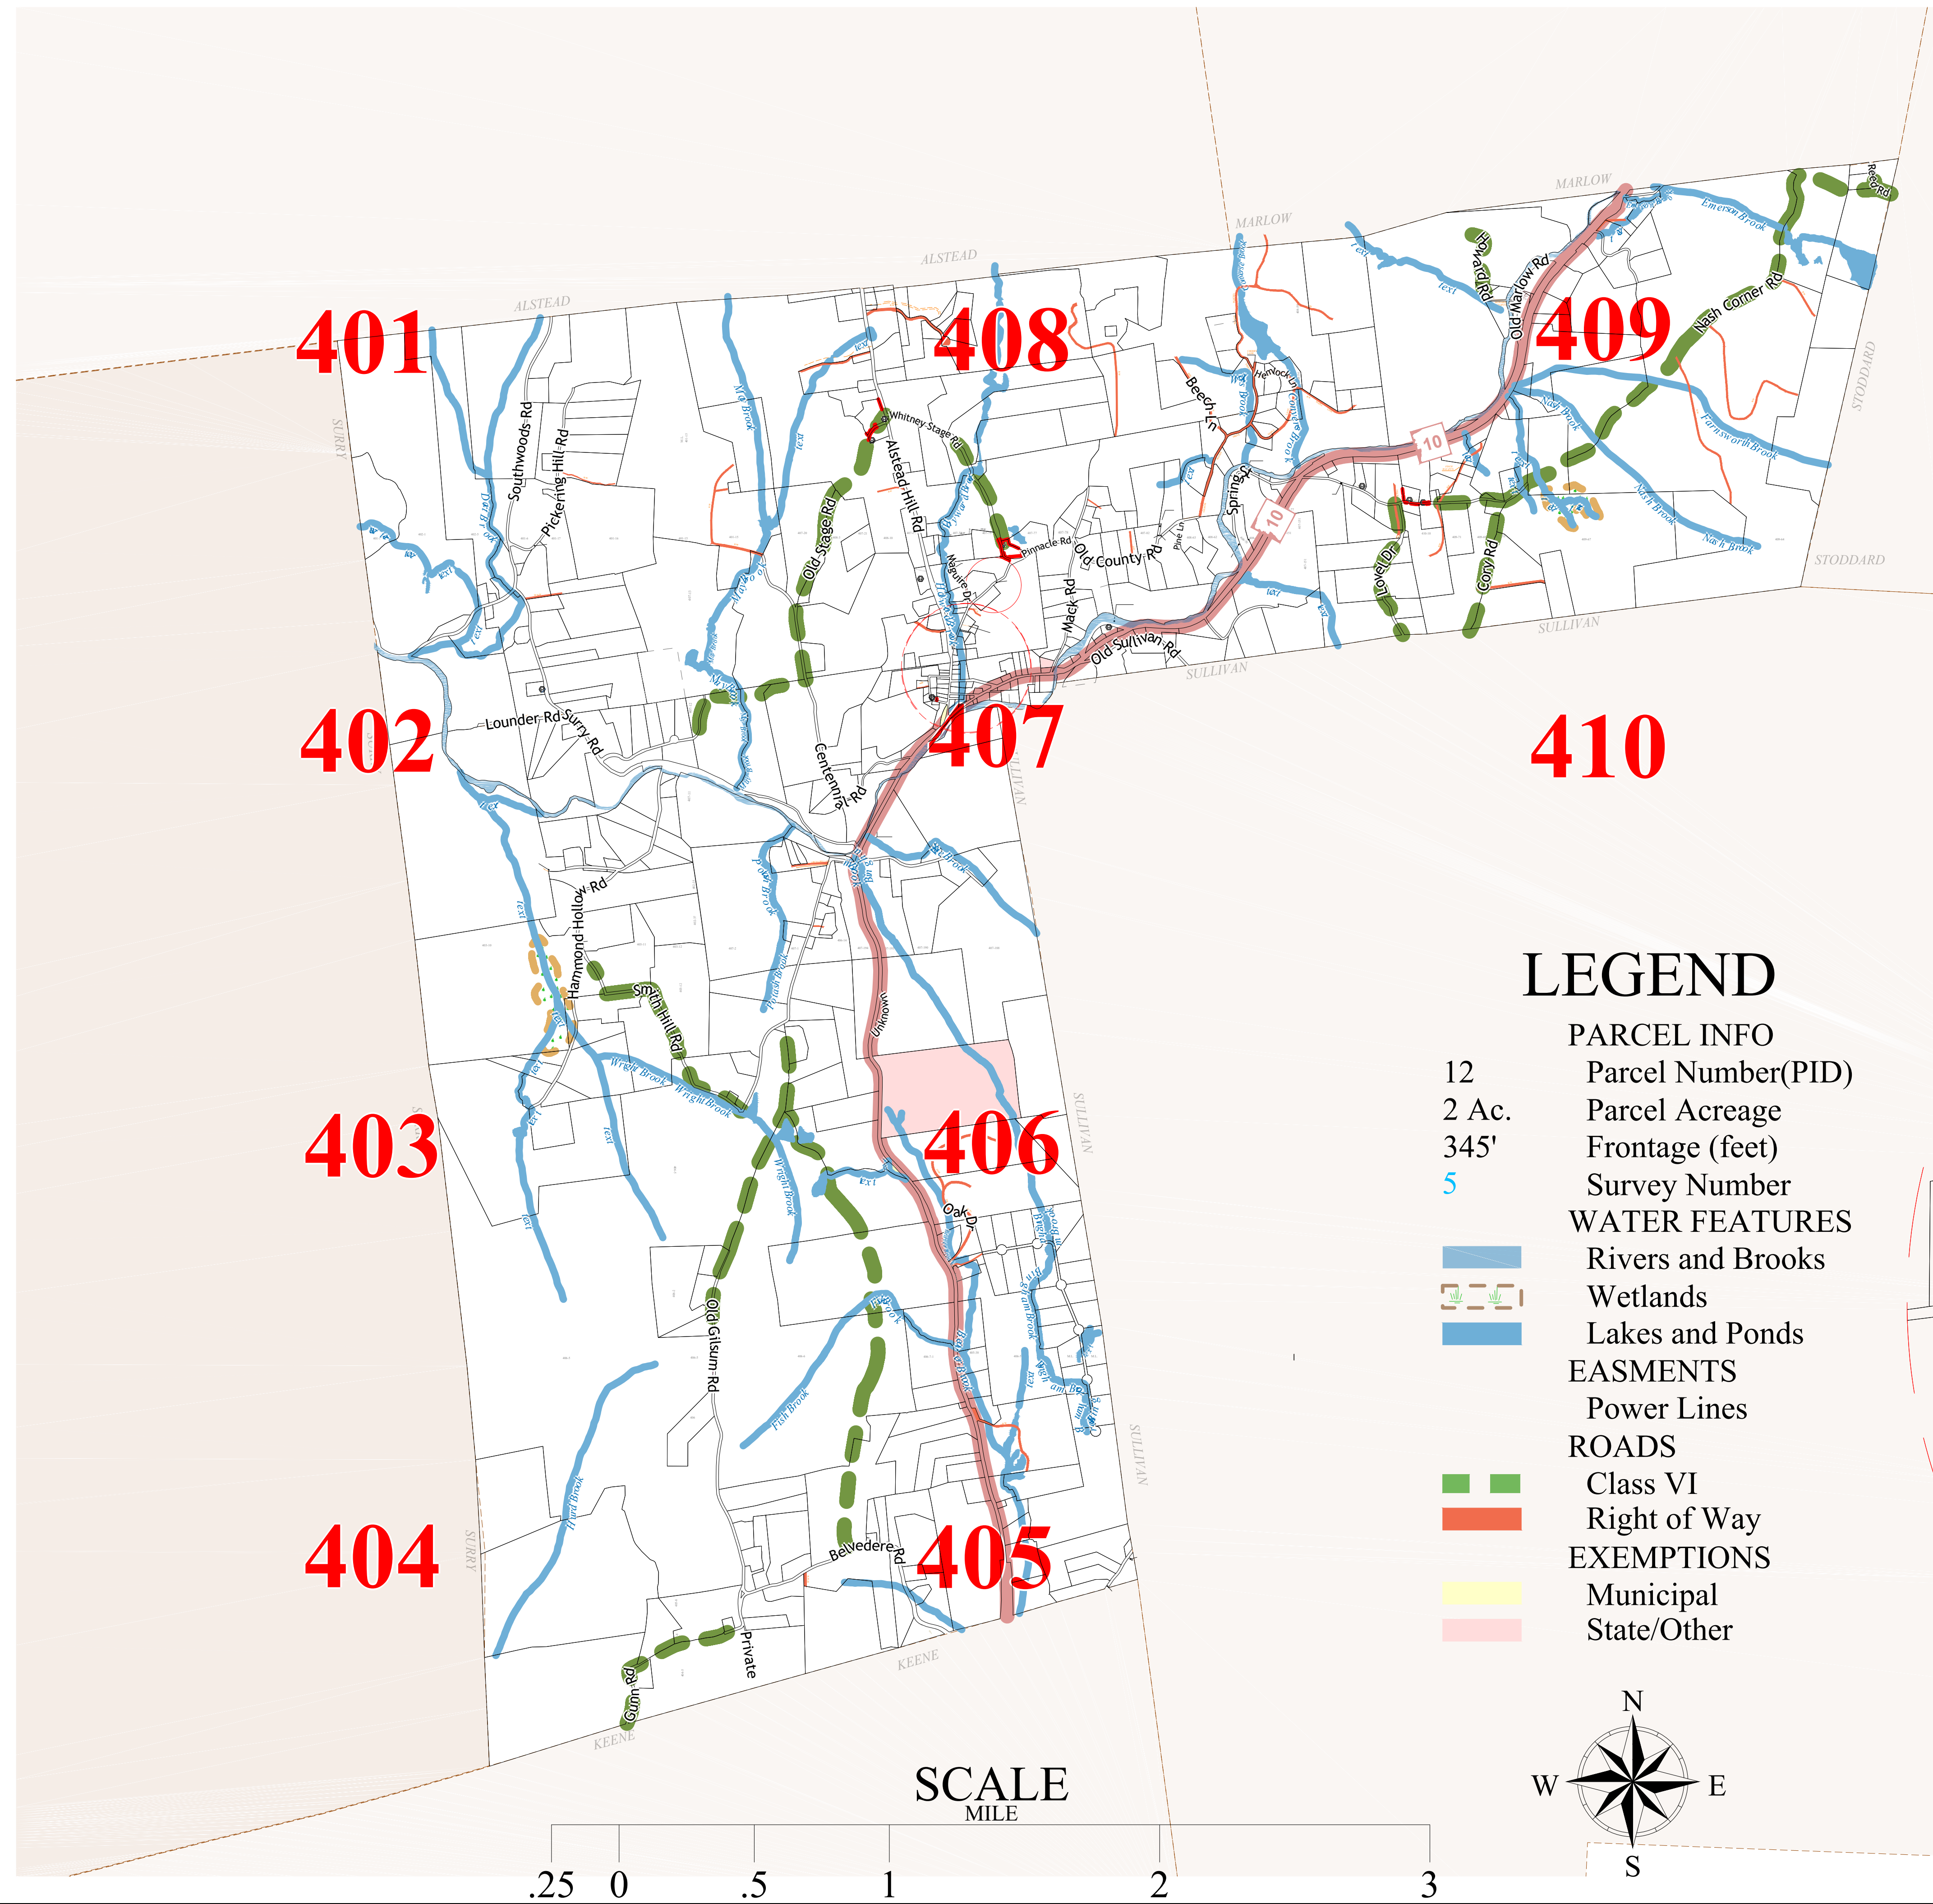

# Town of GILSUM Cheshire County New Hampshire

## LEGEND

- PARCEL INFO**
- 12 Parcel Number(PID)
  - 2 Ac. Parcel Acreage
  - 345' Frontage (feet)
  - 5 Survey Number
- WATER FEATURES**
- Rivers and Brooks
  - Wetlands
  - Lakes and Ponds
- EASMENTS**
- Power Lines
- ROADS**
- Class VI
  - Right of Way
- EXEMPTIONS**
- Municipal
  - State/Other