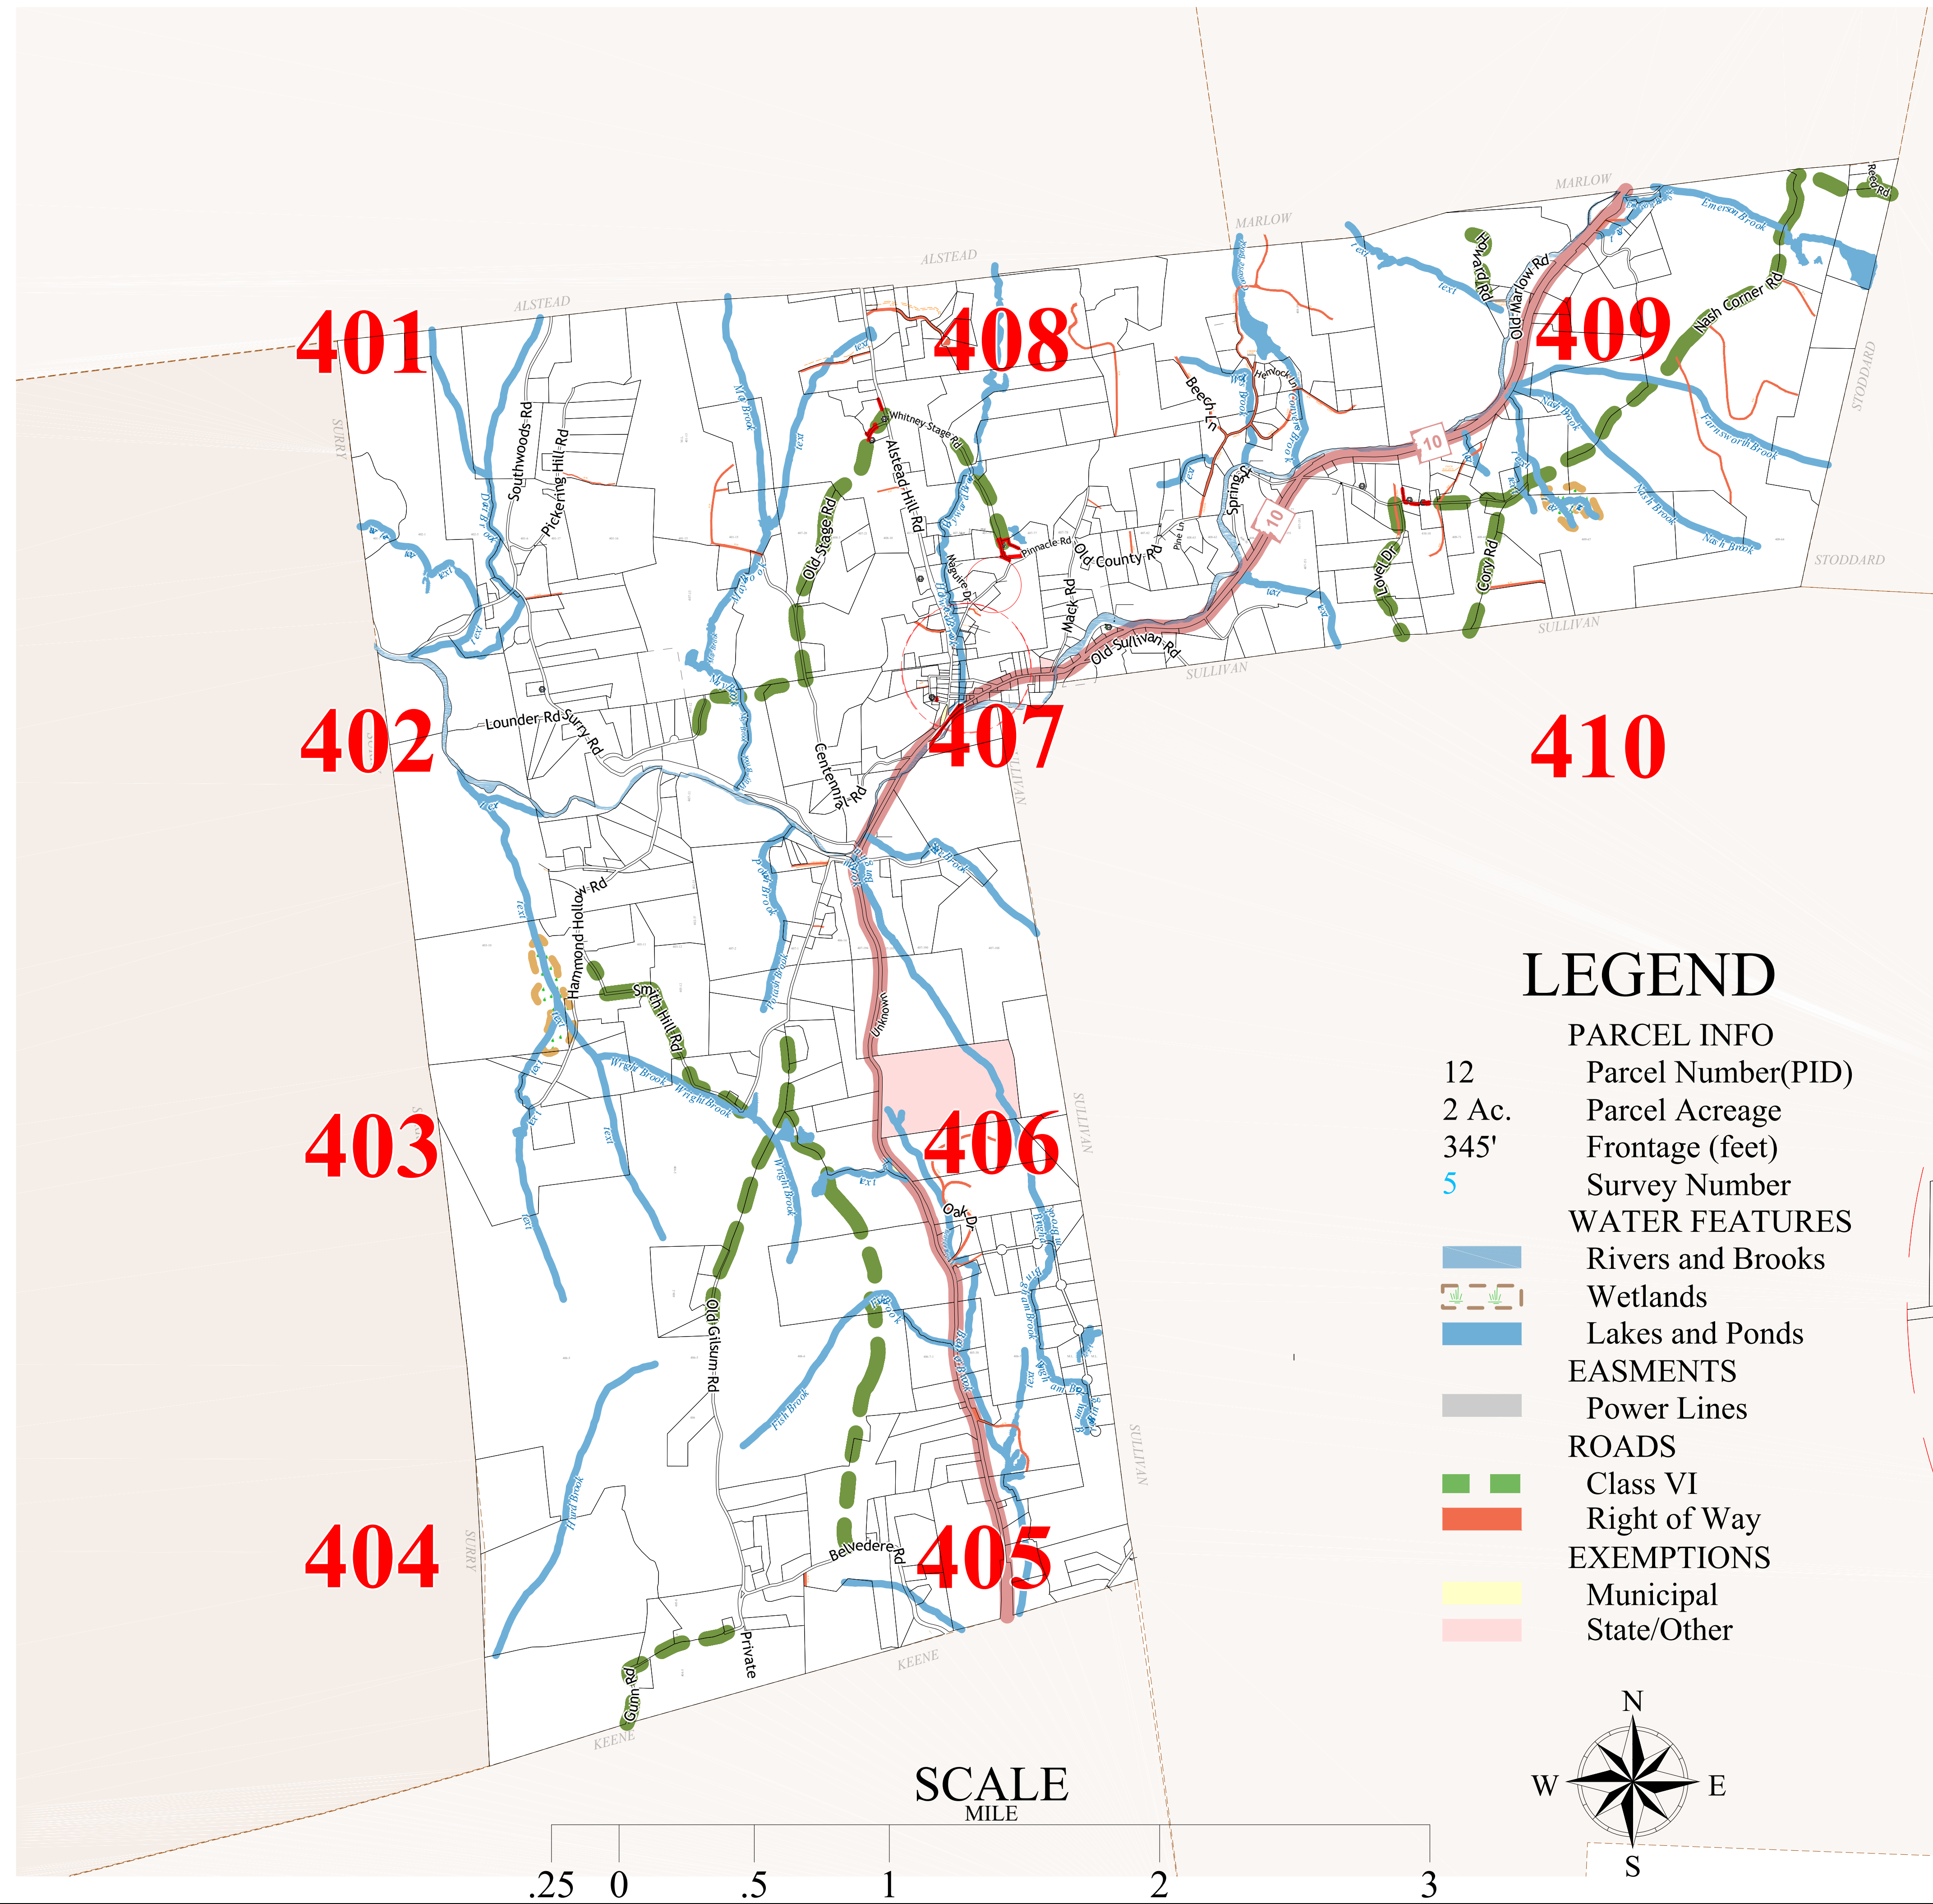

# Town of GILSUM Cheshire County New Hampshire

## LEGEND

- PARCEL INFO**
- 12 Parcel Number(PID)
  - 2 Ac. Parcel Acreage
  - 345' Frontage (feet)
  - 5 Survey Number
- WATER FEATURES**
- Rivers and Brooks
  - Wetlands
  - Lakes and Ponds
- EASMENTS**
- Power Lines
- ROADS**
- Class VI
  - Right of Way
- EXEMPTIONS**
- Municipal
  - State/Other