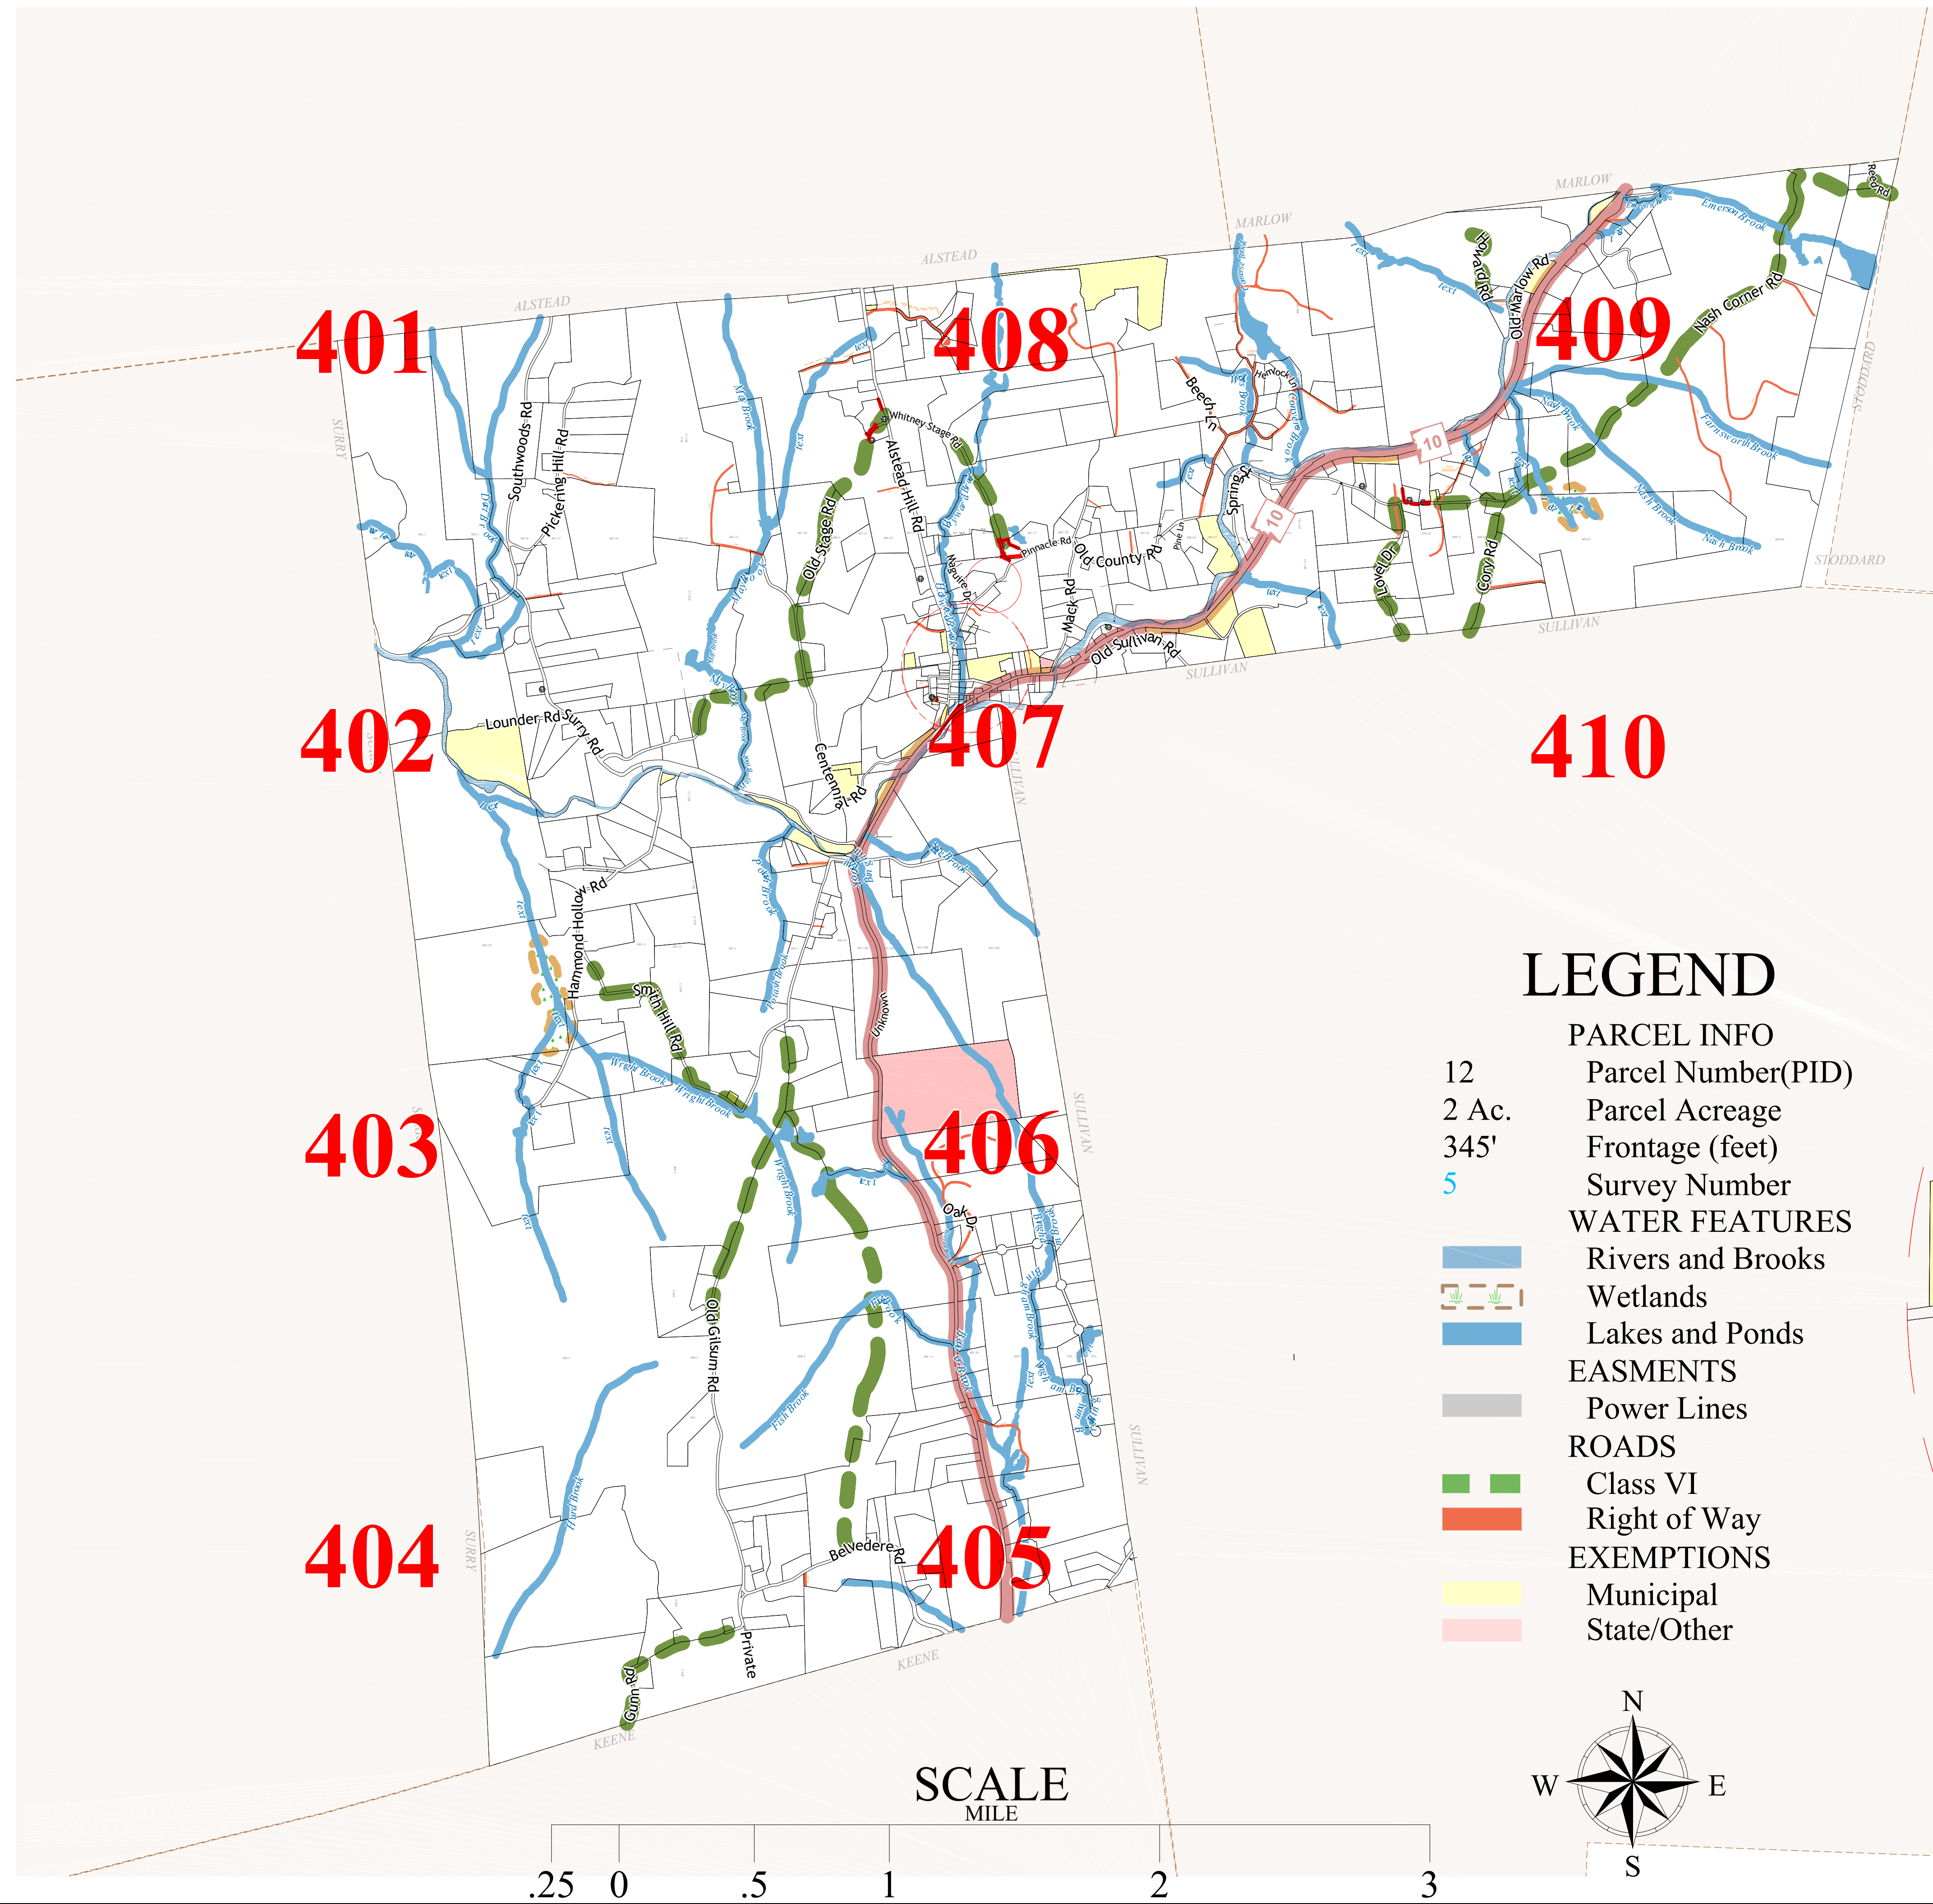

Town of GILSUM Cheshire County New Hampshire

LEGEND

- PARCEL INFO**
- 12 Parcel Number(PID)
 - 2 Ac. Parcel Acreage
 - 345' Frontage (feet)
 - 5 Survey Number
- WATER FEATURES**
- Rivers and Brooks
 - Wetlands
 - Lakes and Ponds
- EASMENTS**
- Power Lines
- ROADS**
- Class VI
 - Right of Way
- EXEMPTIONS**
- Municipal
 - State/Other